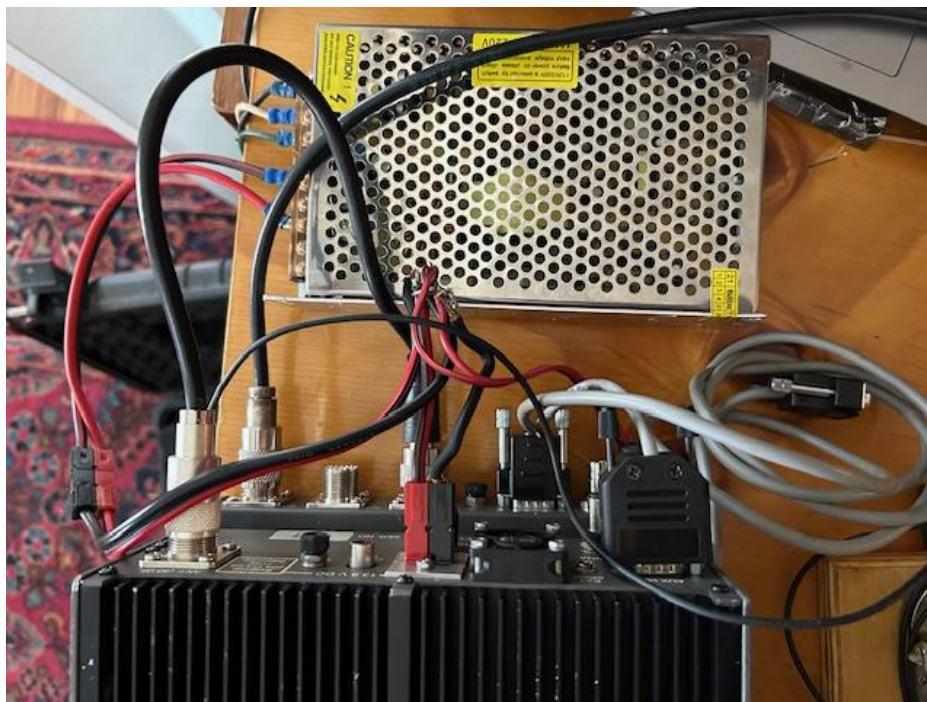

My K2 that is For Sale by W4EDN. Have not used in a year so time to sell.

With SSB, NB, Audio and RTC, serial,
160m, External ATU, Elecraft Hand microphone and 20A Power Supply, straight Key and case
and manual.

Index card on top is my memory reference card,

Showing interconnect cabling

APACHE case included

All fits except for Power Supply.

Video of SSB Operation, Checking into the NC Evening Net on 3/27/24

[SSB1.mov](#)

[SSB2.mov](#)

Video of CW, checking into the Carolinas Net at 1900L on 3/27/23

[CW.mov](#)

manual