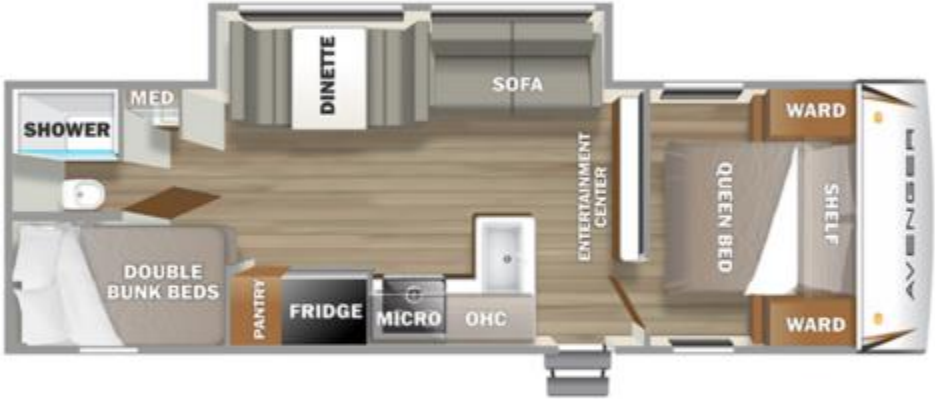

My New to me Camper PrimeTime Avenger 26DBSLE

26DBSLE

Looking forward from bathroom door.

Looking rearward from kitchen sink.

Master bedroom with Memory foam topper.

TV in Master